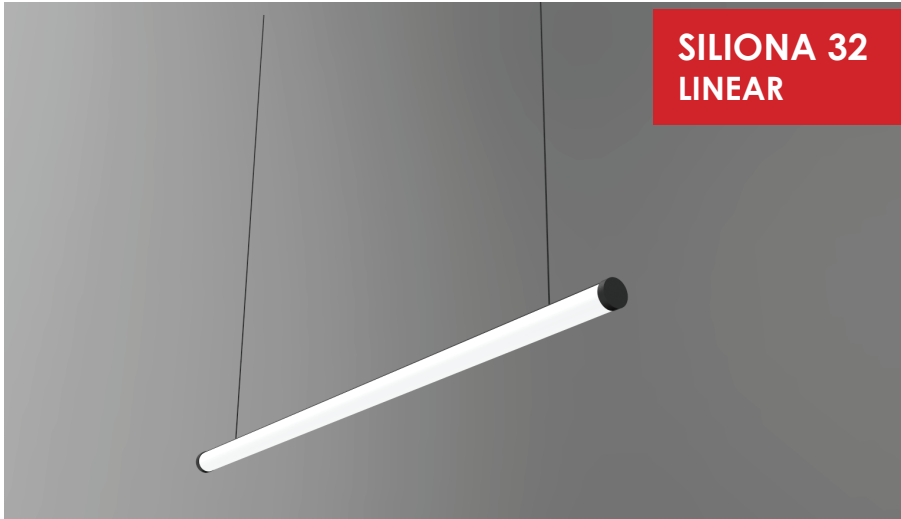

# SILIONA 32 LINEAR

Siliona 32 Linear Luminaire with a slim extruded aluminum profile, silicon diffuser and premium powder-coated finish designed for modern interiors.

Featuring a unique linear profile, it is powered by high-quality LEDs with a binning tolerance of  $\leq 3$  SDCM and CRI  $\geq 90$ , ensuring vibrant and consistent illumination.

The luminaire maintains at least 70% of its luminous flux after 50,000 operating hours, ensuring long-term reliability. Its High-Performance Silicon diffuser delivers smooth and uniform illumination along the luminaire length.

With a standard 32 mm diameter and customizable lengths and shape, this fixture provides 280 degree light distribution, making it ideal for professional applications.

Available in customizable RAL finishes, wattages, and lengths to suit various design and functional requirements.